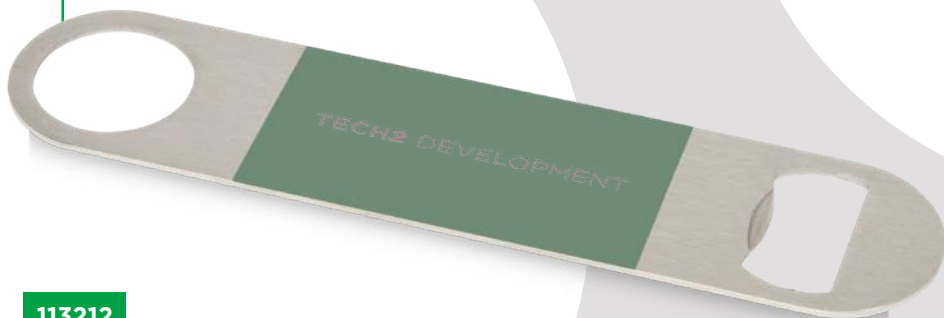

Bottle Openers

TOUGH STAINLESS STEEL BOTTLE OPENER WITH ENOUGH SPACE FOR ANY LOGO

SEASONS