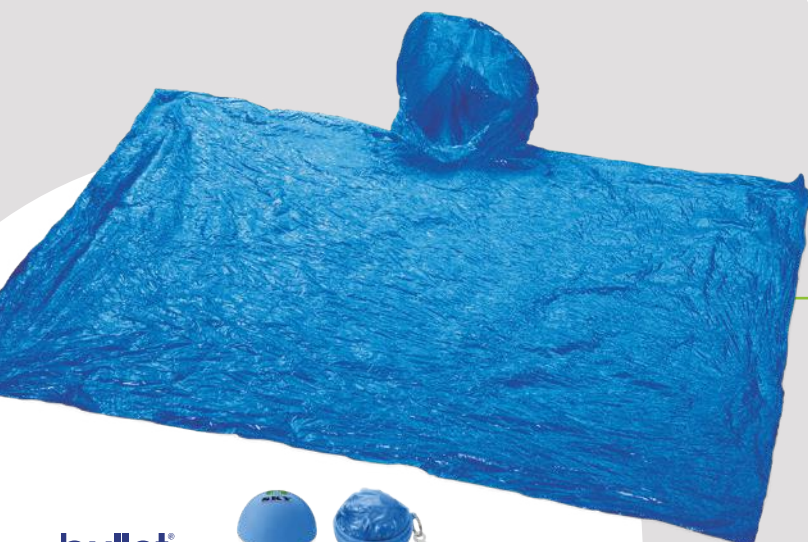

bullet

103010

**XINA RAIN PONCHO
IN STORAGE BALL
WITH KEYCHAIN**

Ⓜ PS Plastic, PE Plastic 6.5 cm

PONCHO IN HANDY STORAGE
BALL WITH KEYCHAIN TO
EASILY ADD TO ANY BAG