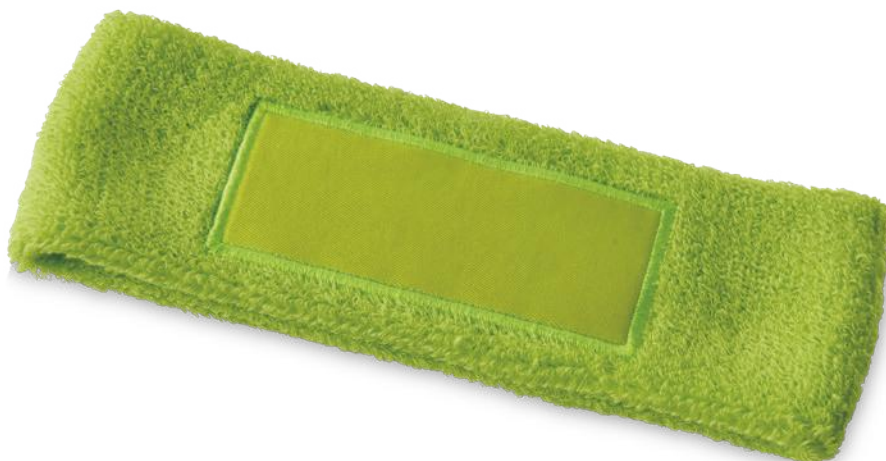

HYPER PERFORMANCE WRISTBAND

Cotton 7.5 x 7 x 1 cm

126134

ROGER FITNESS HEADBAND

Cotton 18 x 0.5 x 5 cm

bullet®

bullet®