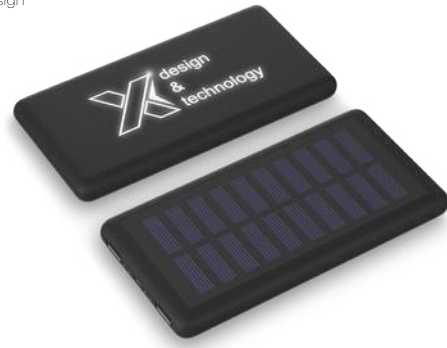

1PX037

**SCX.DESIGN W15 10W
LIGHT-UP WIRELESS
CHARGING STAND**

Ⓜ Rubber 📏 10 x 7 x 13 cm 🌐 🇩🇪 🇬🇧

CHECK THE
TEMPERATURE OF A
DRINK AND LIGHT UP
ANY LOGO ON THIS
BOTTLE

1PX039

**SCX.DESIGN D10 INSULATED
SMART BOTTLE**

Ⓜ Rubber 📏 Ø 4.7 x 22.5 cm 🌐 🇩🇪 ●

SCX
.design

1PX016

SCX.DESIGN P15 LIGHT-UP 5000 MAH POWERBANK

Ⓜ Rubber, Recycled PET Plastic

☑ 13.8 x 6.6 x 0.85 cm Ⓜ Ⓢ Ⓣ Ⓤ Ⓥ Ⓦ Ⓧ Ⓨ Ⓩ

SCX
.design

1PX021