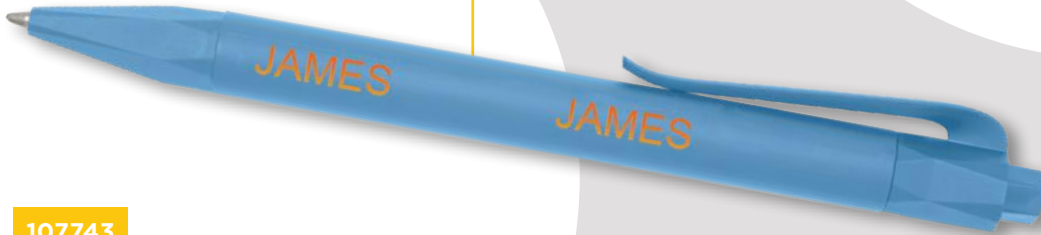

MARKS  AN

107756

STONE BALLPOINT PEN

Ⓜ 55% PP Plastic and 45% Limestone

📏 Ø 1.2 x 13.6 cm

♻️ ♻️ ♻️ ● ○ ● ● ● ● ● ●

MADE OUT OF 100% CORN
PLASTIC WHICH REDUCES
THE USE OF VIRGIN PLASTIC

MARKS  AN