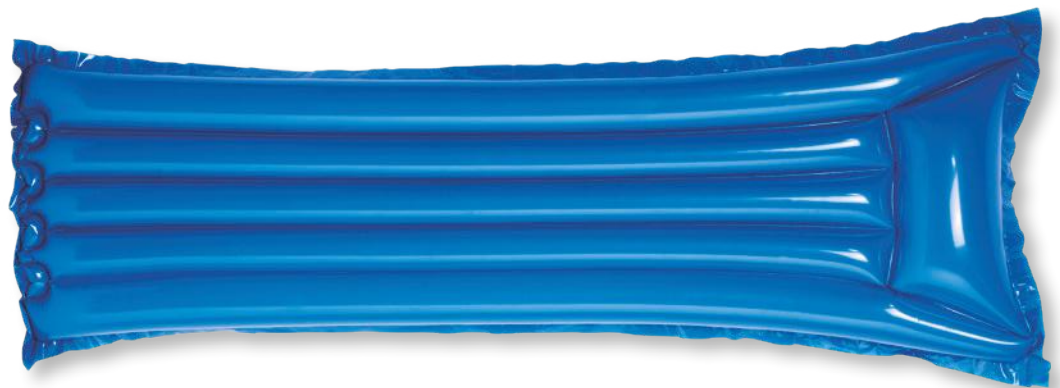

544608

PALMA SOLID BEACH BALL

Ⓜ PVC Plastic 📏 Ø 25 cm 🔄 📺 📺 📺 📺 📺 📺

538615

GLOBE TRANSPARENT BEACH BALL

Ⓜ PVC Plastic 📏 Ø 28 cm 🔄 📺 ○

100706

FLOAT INFLATABLE MATRASS Ⓜ PVC Plastic