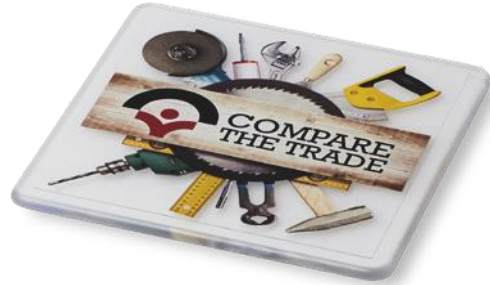

210516

RENZO SQUARE PLASTIC COASTER

Ⓜ GPPS Plastic 10 x 10 x 0.3 cm ♻️ 📄 🗑️ ○