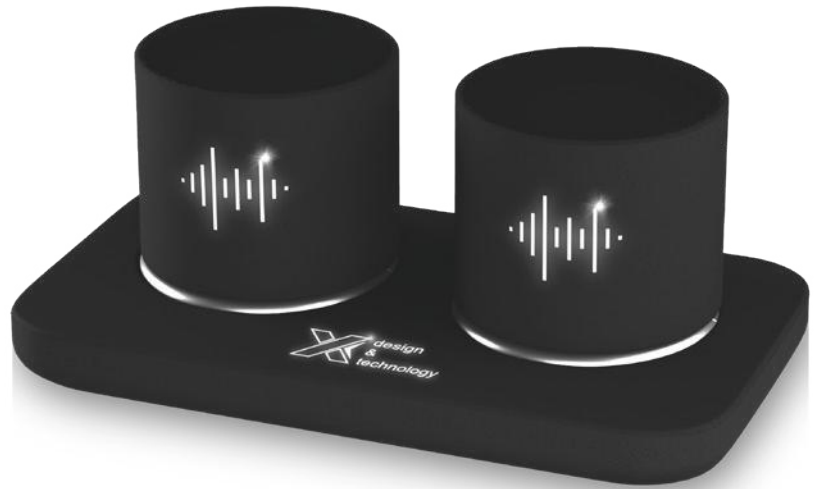

1PX028

SCX.DESIGN S40 LIGHT-UP DUAL STEREO SPEAKER STATION

Ⓜ Rubber, Aluminium 13.5 x 8 x 5.4 cm

SCX
.design