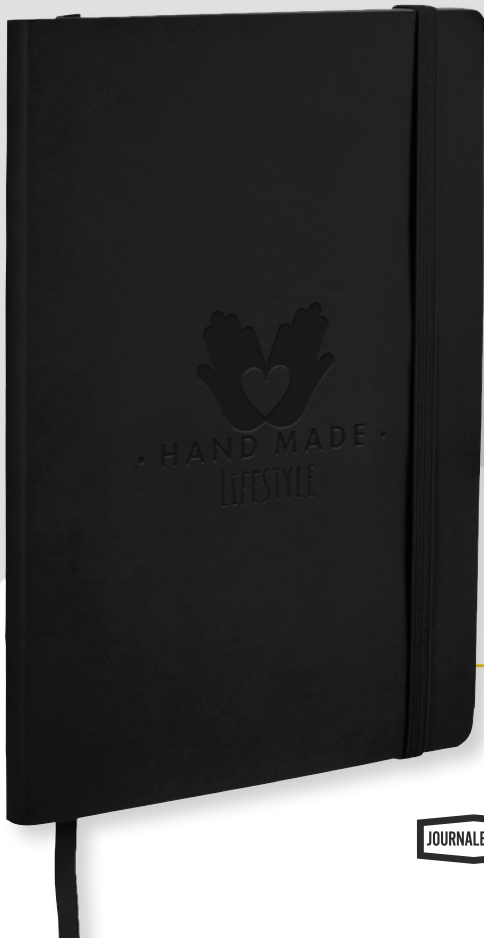

Journal Books

PREMIUM SOFT-TOUCH FEEL
HARDCOVER NOTEBOOK
WITH MATCHING PEN LOOP

JOURNALBOOKS

107395

NOVA A5 BOUND NOTEBOOK

Ⓜ Leatherette paper 21.5 x 14.2 x 1.6 cm

🌐 📄 📏 📐 📑 📁 📂 📅 📆 📇 📈 📉 📊 📋 📌 📍 📎 📏 📐 📑 📁 📂 📅 📆 📇 📈 📉 📊 📋 📌 📍 📎