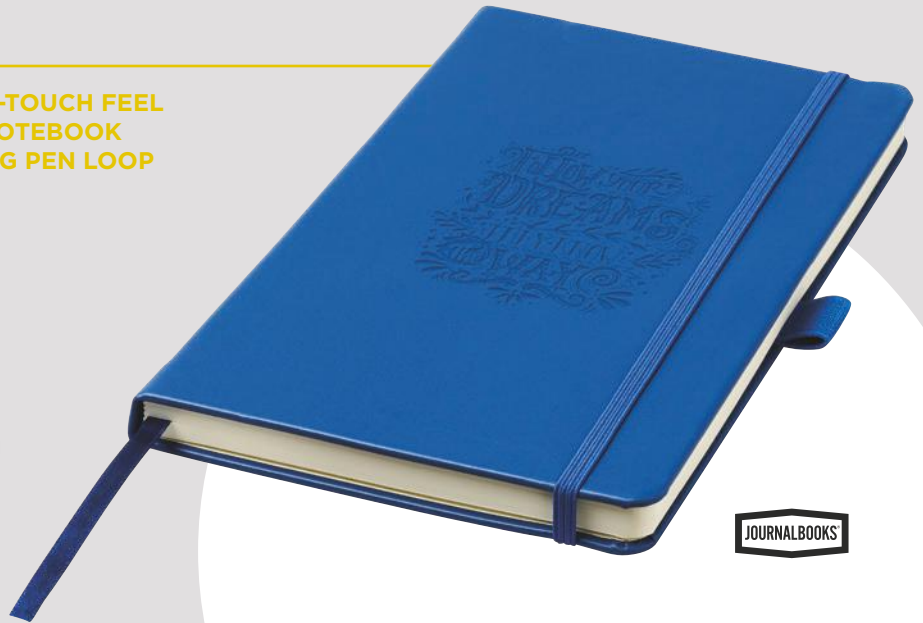

Journal Books

PREMIUM SOFT-TOUCH FEEL
HARDCOVER NOTEBOOK
WITH MATCHING PEN LOOP

JOURNALBOOKS

107395

NOVA A5 BOUND NOTEBOOK

Ⓜ Leatherette paper 21.5 x 14.2 x 1.6 cm

🌐 📄 📏 📐 📑 📁 📂 📅 📆 📇 📈 📉 📊 📋 📌 📍 📎 📏 📐 📑 📁 📂 📅 📆 📇 📈 📉 📊 📋 📌 📍 📎