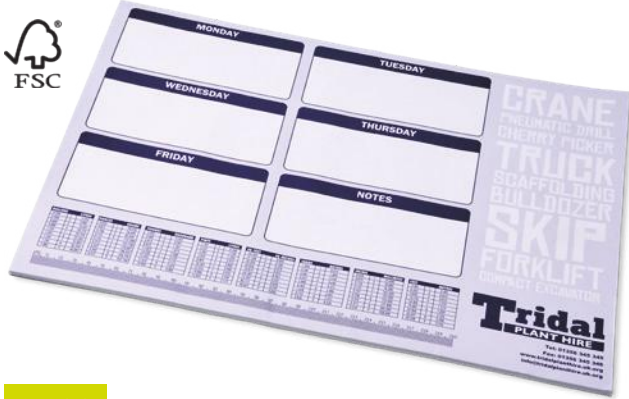

Desk
MATE...

21200

DESK-MATE® A2 NOTEPAD

Ⓜ Paper, 80 g/m², Cardboard, 461 g/m²

📏 42 x 59.4 x 0.6 cm ♻️ 🌳 ○

Desk
MATE...