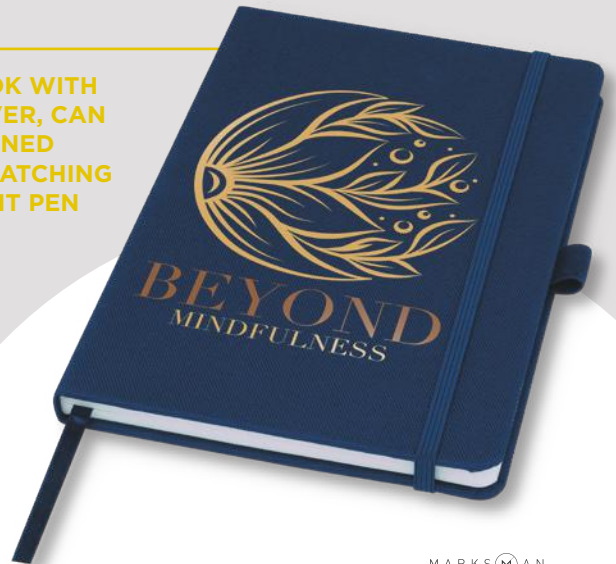

MARKSMAN

107763

HONUA A5 RECYCLED PAPER NOTEBOOK WITH RECYCLED PET COVER

♻️ Recycled PET Plastic 📏 20.4 x 13.8 cm