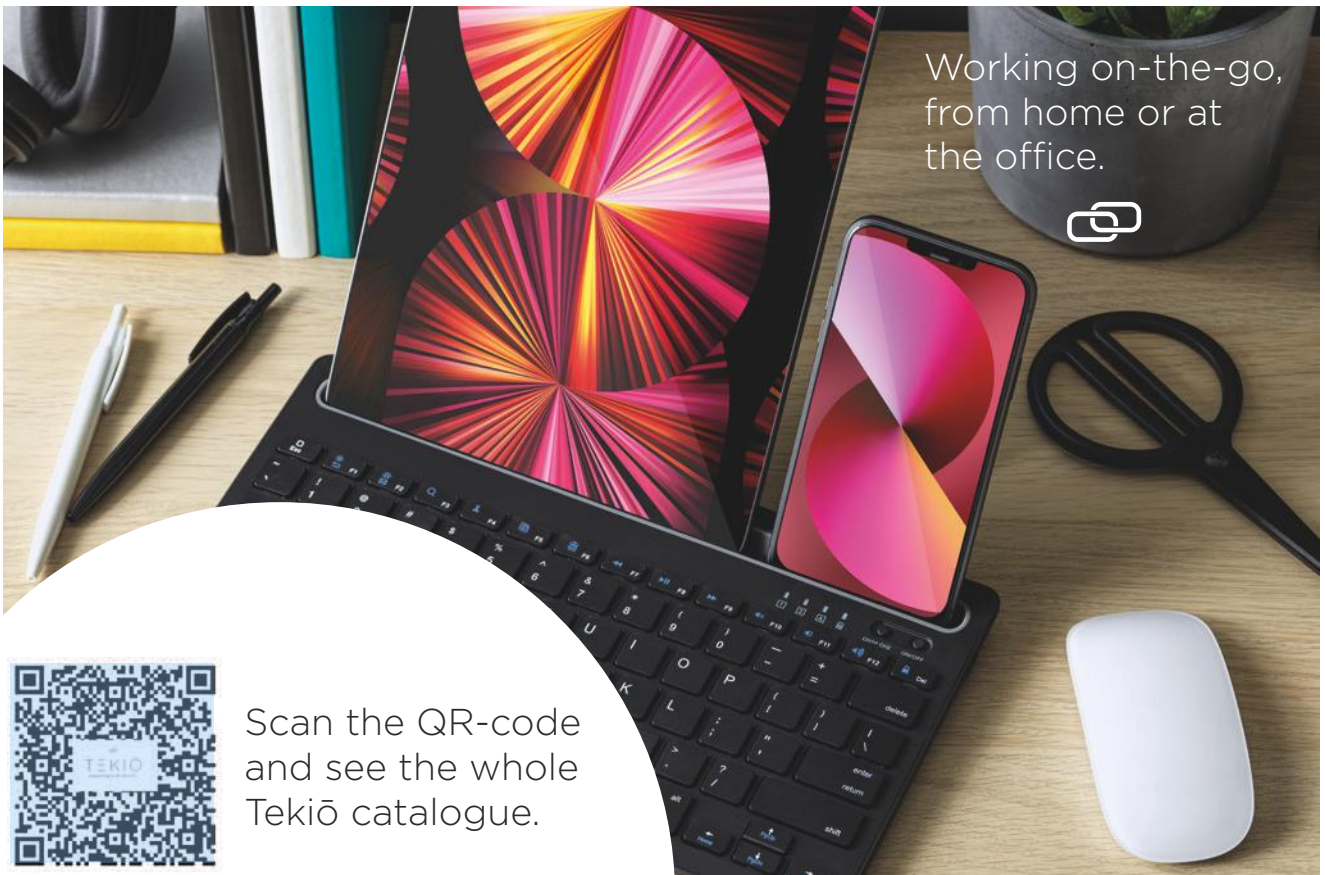

Eco-friendly collection with smooth surface.

TEKIŌ

Working on-the-go, from home or at the office.

Scan the QR-code and see the whole Tekiō catalogue.

4K RESOLUTION TO SEE AND CAPTURE THAT ONE SPECIAL MOMENT!