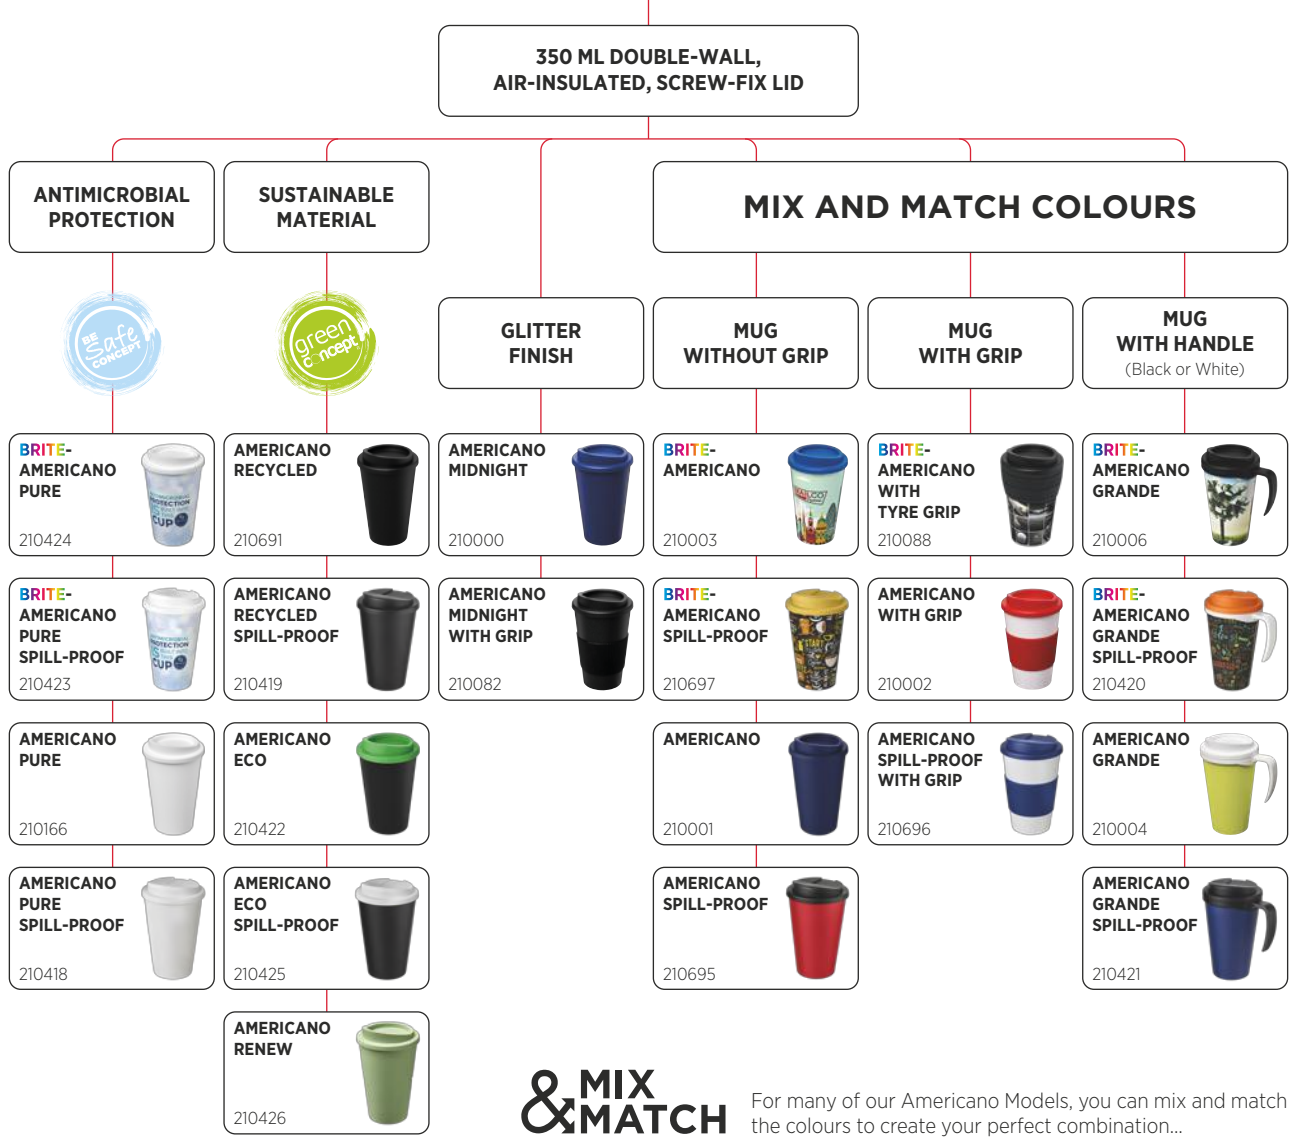

CAMELBAK®

CAMELBAK®

WHICH *Americano*® IS RIGHT FOR YOU? FIND OUT HERE...

& MIX & MATCH

For many of our Americano Models, you can mix and match the colours to create your perfect combination...

Lid colours