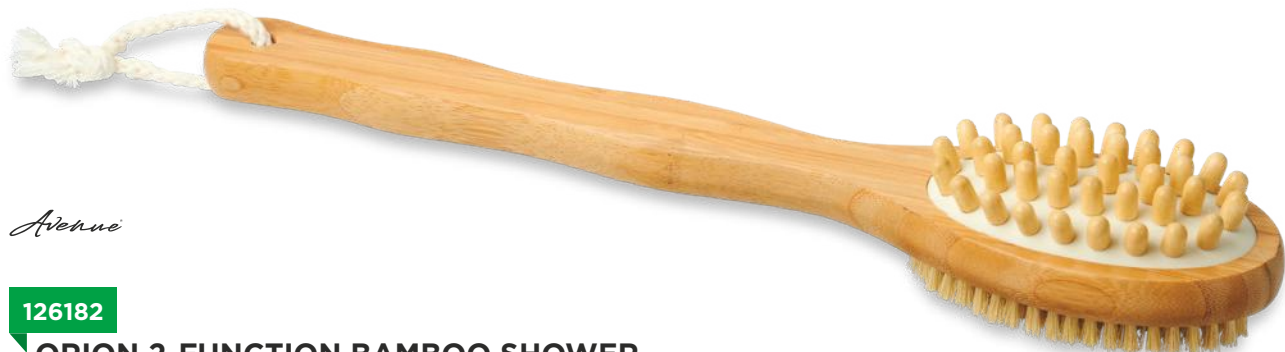

Ⓜ Bamboo wood, Bamboo charcoal fibre 2 x 5.4 x 8 cm

Avenue

126185

CYRIL BAMBOO MASSAGING HAIRBRUSH

Ⓜ Bamboo wood, Silicone Plastic 1.3 x 7.8 x 24 cm

Avenue

126182

ORION 2-FUNCTION BAMBOO SHOWER BRUSH AND MASSAGER