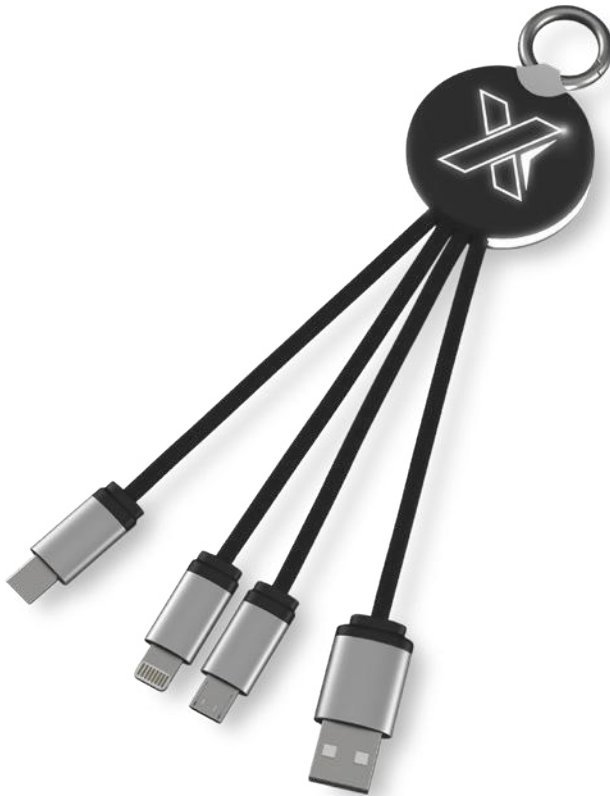

1PX002

SCX.DESIGN C16 RING LIGHT-UP CABLE

Ⓜ Rubber, Aluminium, Recycled PET Plastic 14 x 2.5 cm