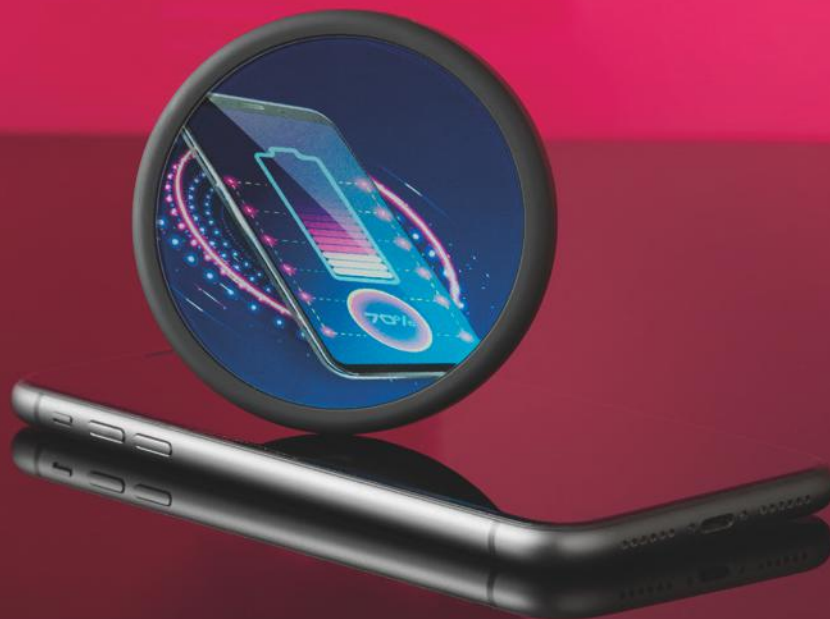

Avenue

124169

FUSION 5W WIRELESS CHARGING PAD

Ⓜ ABS Plastic, Glass 7.5 x 7.5 x 1 cm 🔄 📱 ○

Avenue

124171

FUSION 10.000 MAH WIRELESS POWERBANK

Ⓜ ABS Plastic, Glass 8.1 x 3.7 x 6.3 cm 🔄 📱 ○