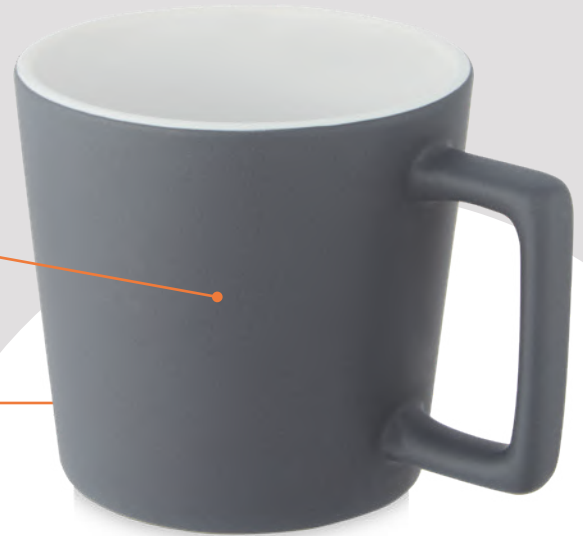

XL DOUBLE-WALLED HOT CHOCOLATE GLASS, PERFECT FOR COLD WINTER NIGHTS

Avenue

100676

IRIS 330 ML GLASS MUG

Ⓜ Borosilicate glass 📏 Ø 8.5 x 11 cm ☞ ☞ ☞ ☞

MODERN DESIGNED CERAMIC MUG WITH MATT FINISHING

bullet®

100900