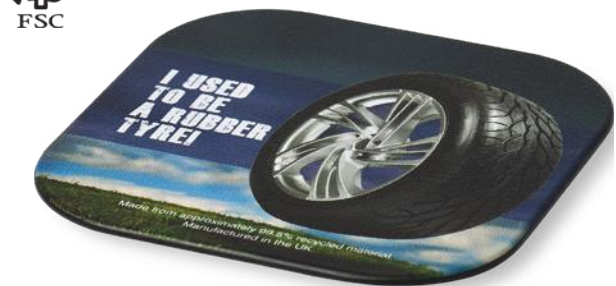

210520

BRITE-MAT® SQUARE COASTER WITH TYRE MATERIAL

Ⓜ Laminated paper, Recycled Plastic, Tyre material 0.3 x 9.5 x 9.5 cm ♻️ MPP ●