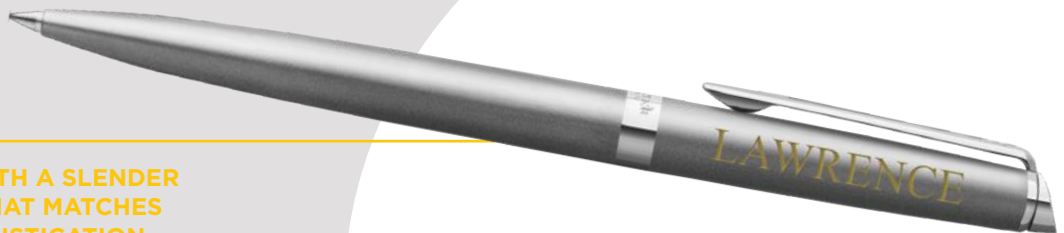

EMBLEME BALLPOINT PEN

Metal Ø 1.2 x 14 cm

THE PROFESSIONAL
AND AFFORDABLE
WRITING CHOICE WITH A
DISTINGUISHED FRENCH
DESIGN

WATERMAN
PARIS

107884

**HÉMISPHERE ESSENTIALS
BALLPOINT PEN**

Stainless Steel

Ø 0.8 x 13.5 cm